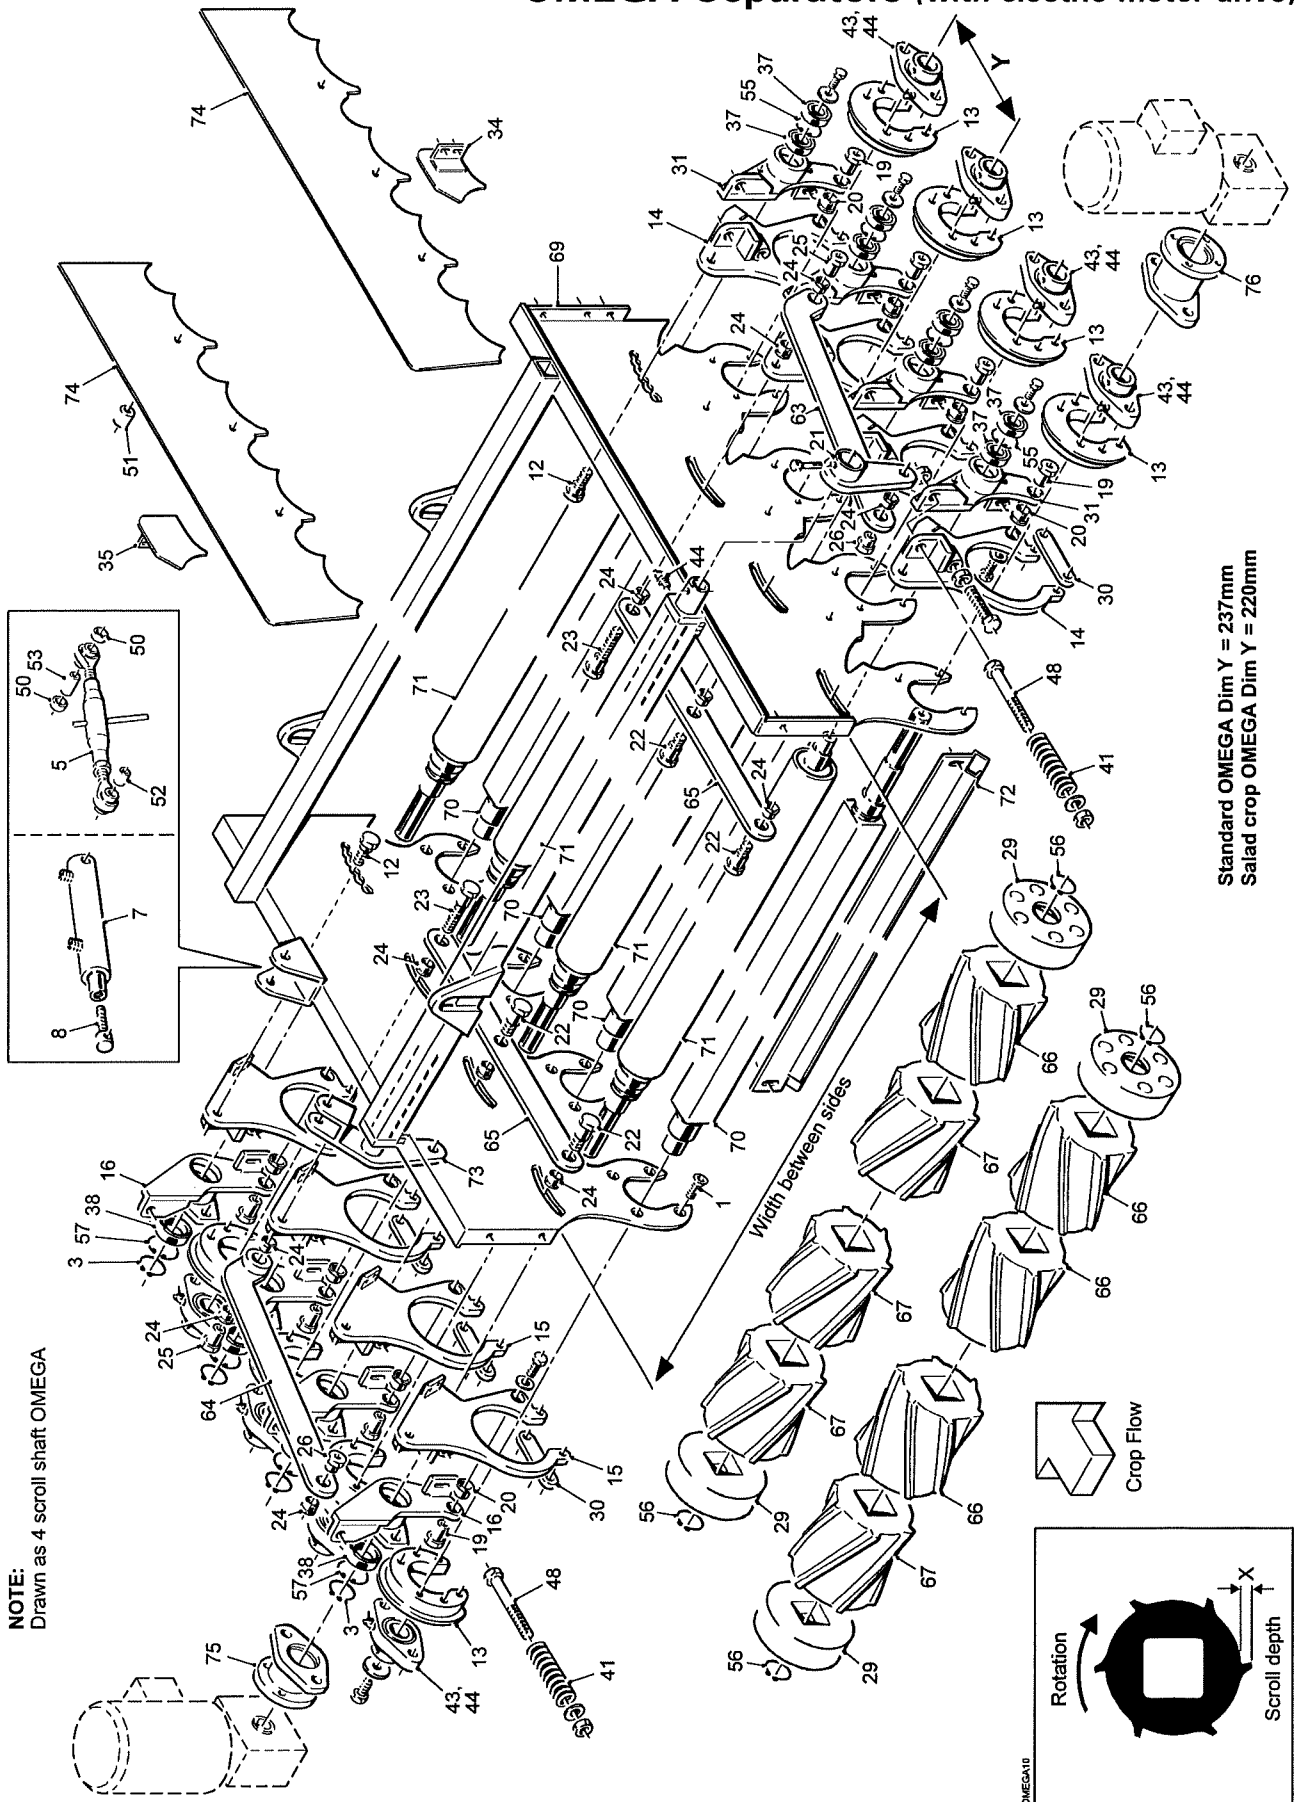

OMEGA Separators (with electric motor drive)

Item	Part No.	Description	Qty.	Qty.	Qty.	Qty.	Remarks
			4	5	6	8	
			Shaft	Shaft	Shaft	Shaft	
1	22016010/020	M10x20 CSK Screw	32	40	48	64	
2							
3	33130/16	Ø50 External Circlip	4	4	6	8	
4							
5	54327	Top Link Assembly	1	1	1	1	
6							
7	56679	Hydraulic Ram	1	1	1	1	
8	56690	Ram Eye	1	1	1	1	
9							
10							
11							
12	59346	Location Bolt	2	-	2	2	
13	59143	Bearing Boss (standard)	8	-	12	16	
	59692	Bearing Boss (salad)	8	10	12	16	
14	62648	LH Carrier Plate	4	4	6	8	
15	62649	RH Carrier Plate	4	4	6	8	
16	59148	RH Roller Plate (standard)	4	-	6	8	
	59685	RH Roller Plate (salad)	4	4	6	8	
17							
18							
19	59162	Pivot Pin	8	8	12	16	
20	59163	Pivot Flange Bush	8	8	12	16	
21	59166	Clod Roller Lift Arm	1	1	1	1	
22	59173	Shoulder Bolt (short)	4	6	8	12	
23	59174	Shoulder Bolt (long)	2	2	2	2	
24	59175	Pivot Flange Bush	12	14	16	20	
25	59176	Tapped Boss (long)	2	2	2	2	
26	59177	Tapped Boss (short)	2	2	2	2	
27							
28							
29	59348	PolyEnd Cap (Ø45 bore)	8	10	12	16	
	59348S45	Steel End Cap (Ø45 bore)	8	10	12	16	
30	59352	Carrier Plate Tie	8	8	12	16	
31	59708	LH Roller Plate (standard)	4	-	6	8	
	62280	LH Roller Plate (salad)	4	4	6	8	
32							
33							
34	62652	LH Deflector Plate (short)	4	4	6	8	
35	62653	RH Deflector Plate (short)	4	4	6	8	
36							
37	60062RS	Bearing	8	8	12	16	
38	60102RS	Bearing	4	4	6	8	
39							
40							
41	DW25131	Compression Spring	8	8	12	16	
42							
43	LFTC35A	Bearing	8	10	12	16	
44	RPC648.061001	Grease Nipple 45°	10	12	14	18	
45							